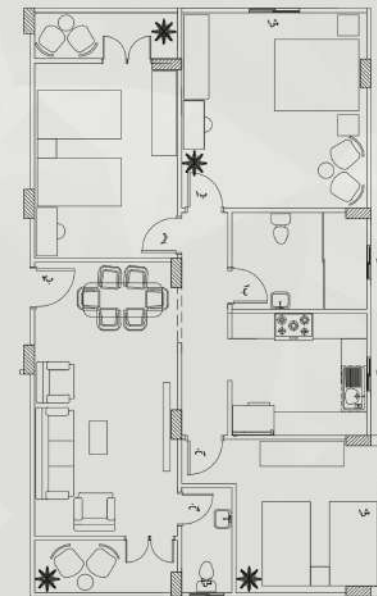

RECEPTION

KITCHEN

2 BATHROOMS

TERRACE

AREA 165 M2

APARTMENT 03

3 BEDROOMS

RECEPTION

KITCHEN

2 BATHROOMS

TERRACE

AREA 150 M2

EXTERIOR SHOTS

LET'S CONTACT

+01018929496
ARCAD

DESIGN STUDIO