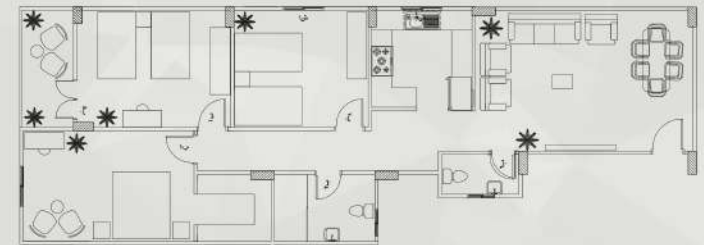

APARTMENT 01

3 BEDROOMS

RECEPTION

KITCHEN

2 BATHROOMS

AREA 160 M2

APARTMENT 02

3 BEDROOMS

KITCHEN

2 BATHROOMS

TERRACE

AREA 150 M2

EXTERIOR SHOTS

LET'S CONTACT

+01018929496
ARCAD

DESIGN STUDIO