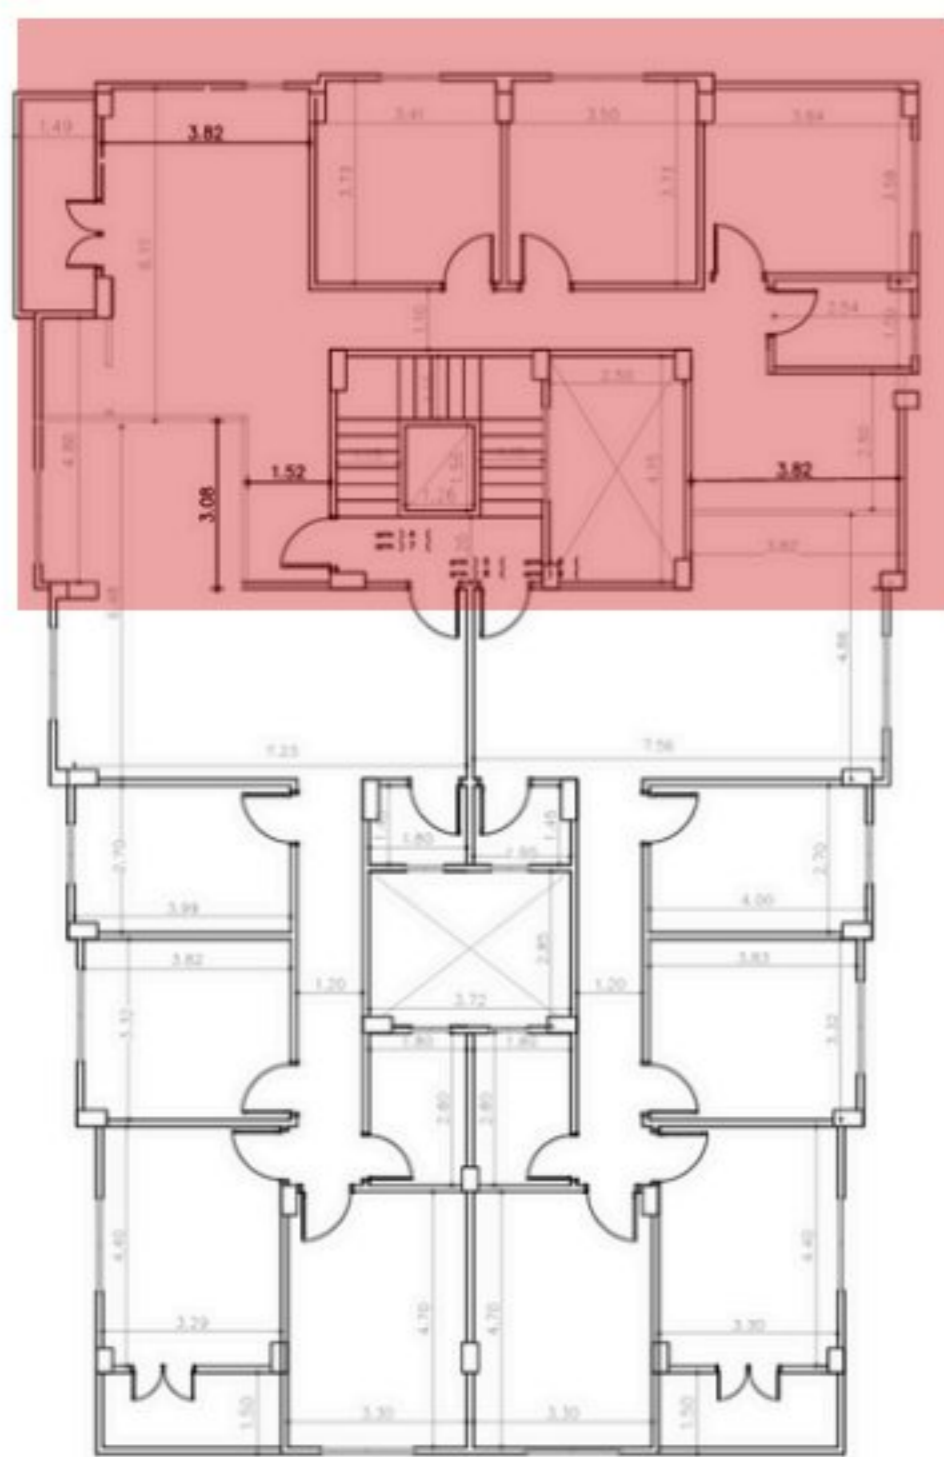

2 bathrooms

terrace

Area 140 sqm

APARTMENT 02

- 3 bedrooms
 - Reception
 - kitchen
 - 2 bathrooms
 - terrace
- Area: 140 sqm

APARTMENT 03

253.56 sqm

3 bedrooms

Reception

2 kitchen

3 bathrooms

terrace

Area : 255 sqm

FIRST FLOOR

APARTMENT 01

3 bedrooms

Reception

kitchen

2 bathrooms

terrace

Area 165 sqm

APARTMENT 02

3 bedrooms
Reception
kitchen
2 bathrooms
terrace
Area: 155 sqm

APARTMENT 03

- 3 bedrooms
- Reception
- kitchen
- 2 bathrooms
- terrace
- Area: 145 sqm

EXTERIOR SHOTS

THANK YOU