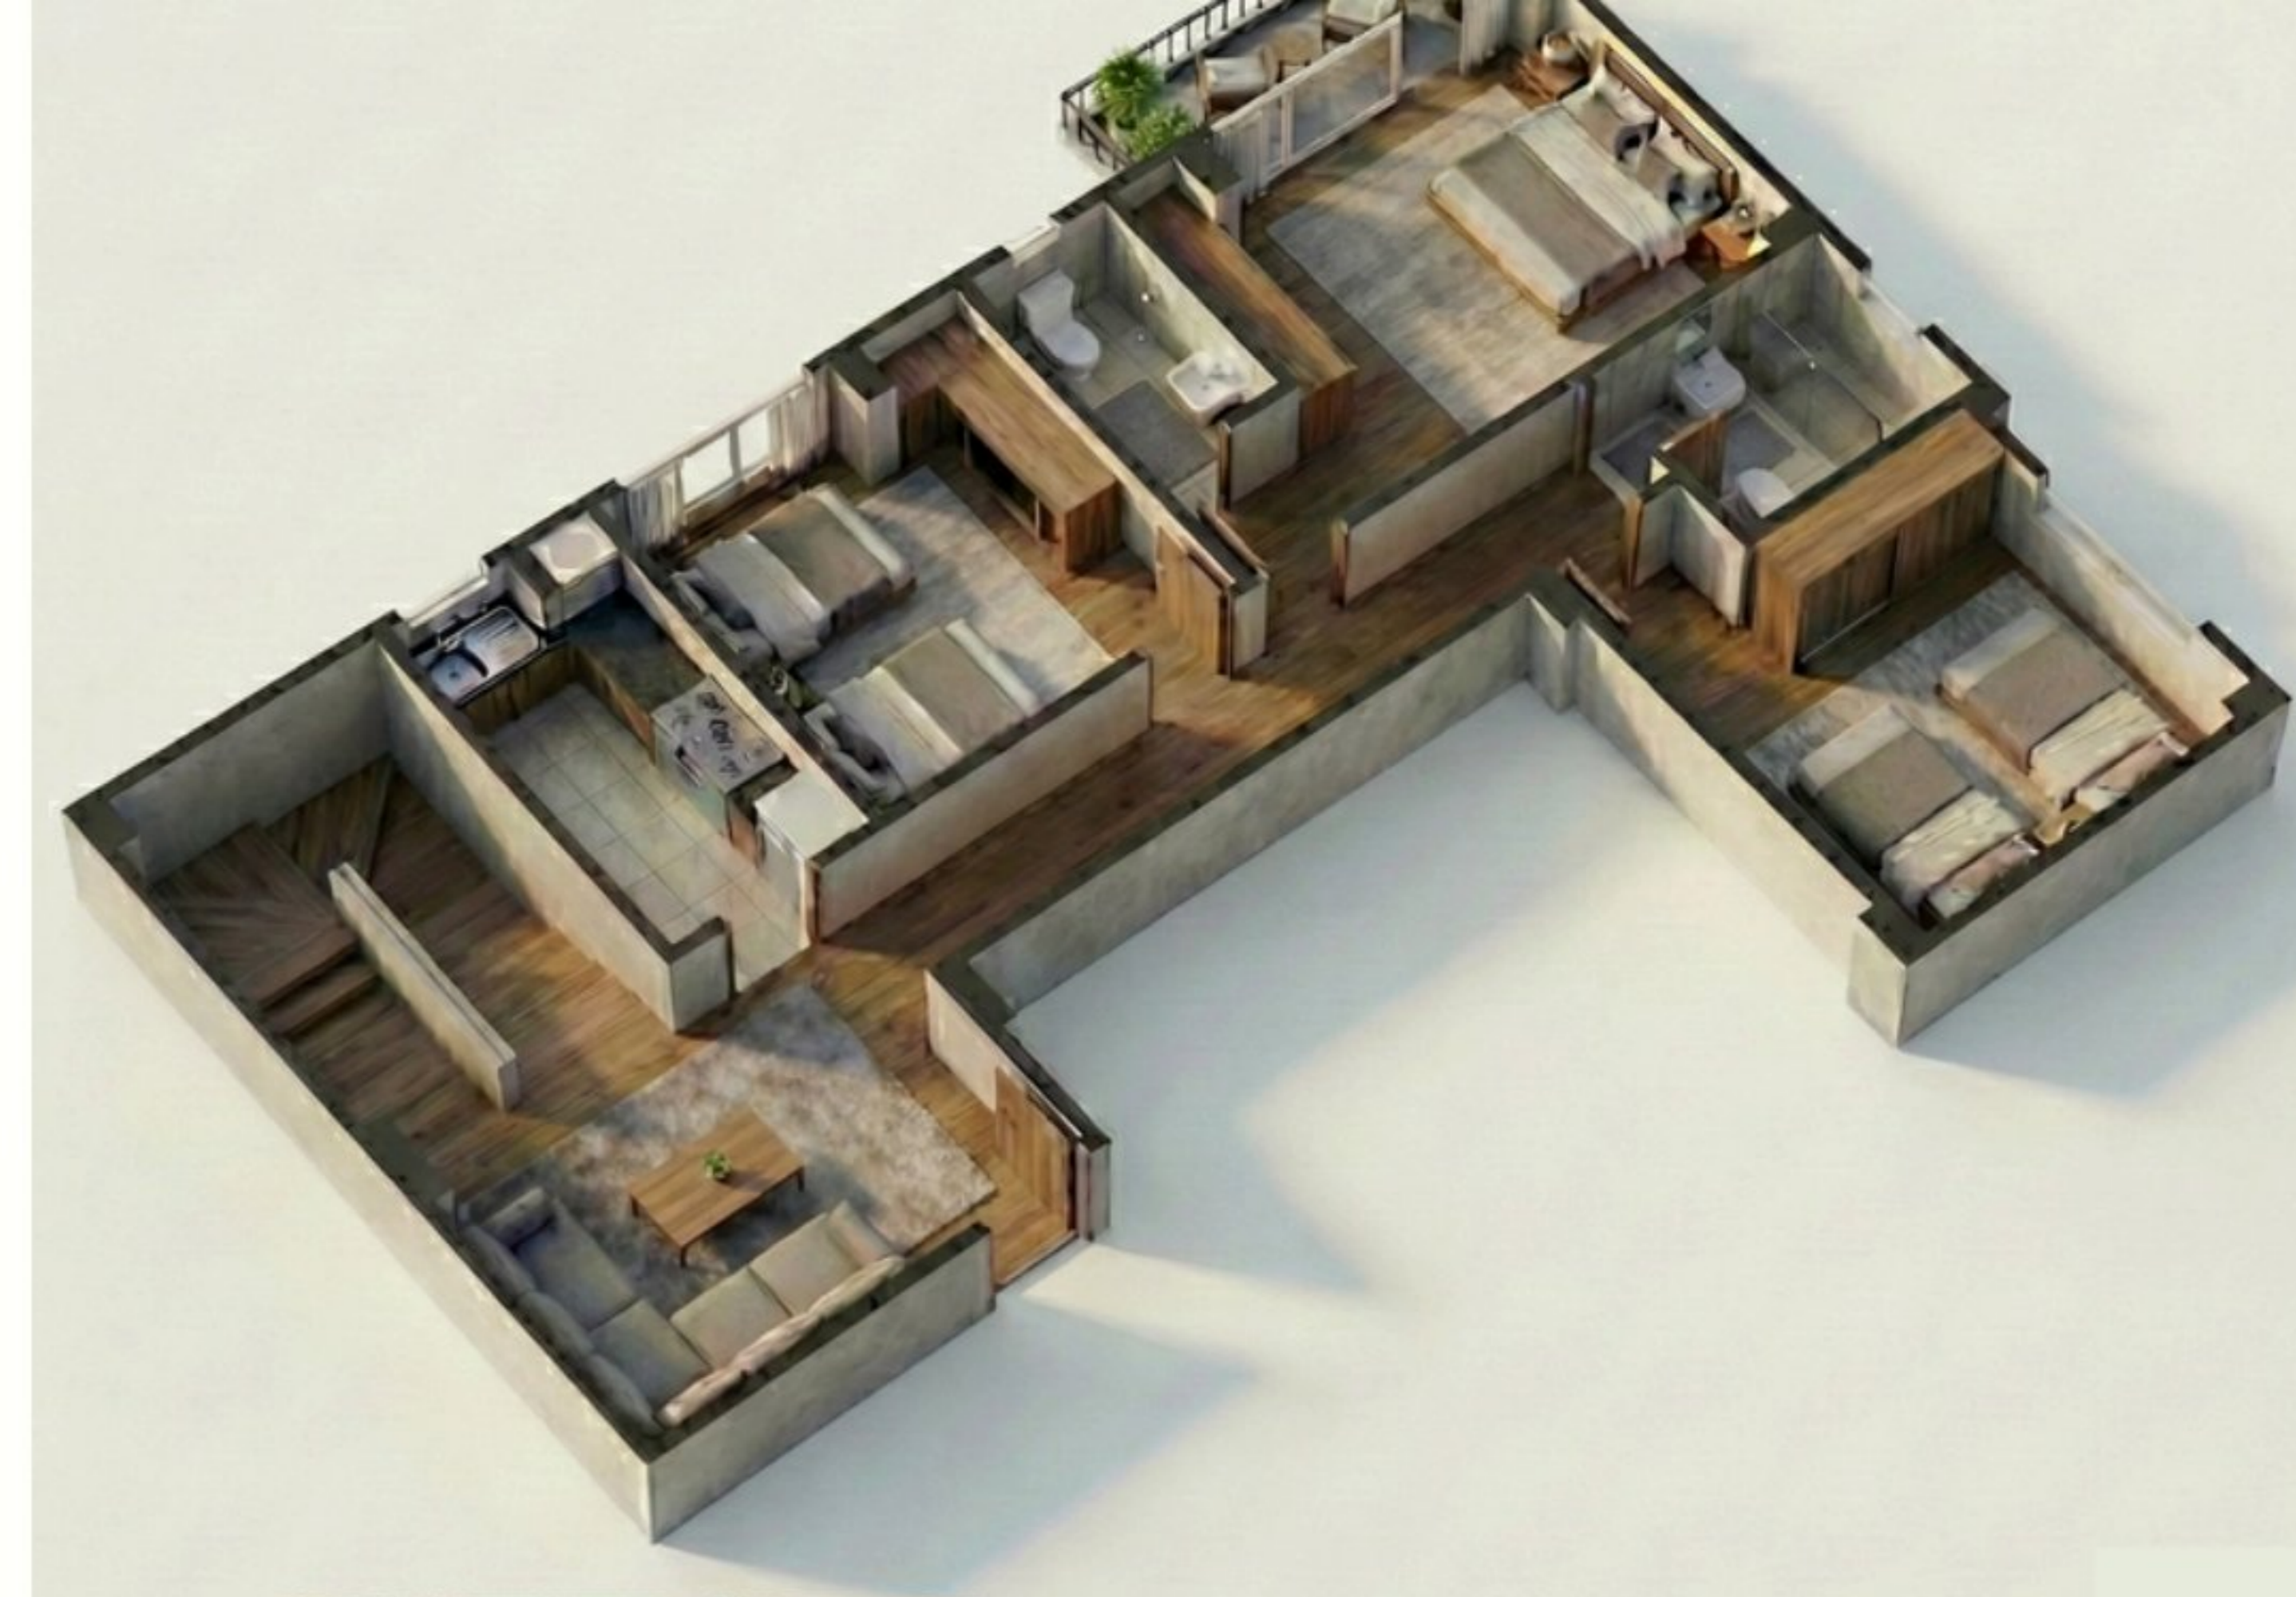

RESIDENTIAL APARTMENT

A R C A D

BLOCK 664
ZONE 21

GROUND FLOOR

APARTMENT 01

3 bedrooms

Reception

kitchen

2 bathrooms

terrace

Area 140 sqm

APARTMENT 02

- 3 bedrooms
 - Reception
 - kitchen
 - 2 bathrooms
 - terrace
- Area: 140 sqm

APARTMENT 03

253.56 sqm

3 bedrooms

Reception

2 kitchen

3 bathrooms

terrace

Area : 255 sqm

FIRST FLOOR

APARTMENT 01

3 bedrooms

- 3 bedrooms
- Reception
- kitchen
- 2 bathrooms
- terrace
- Area: 145 sqm

EXTERIOR SHOTS

THANK YOU