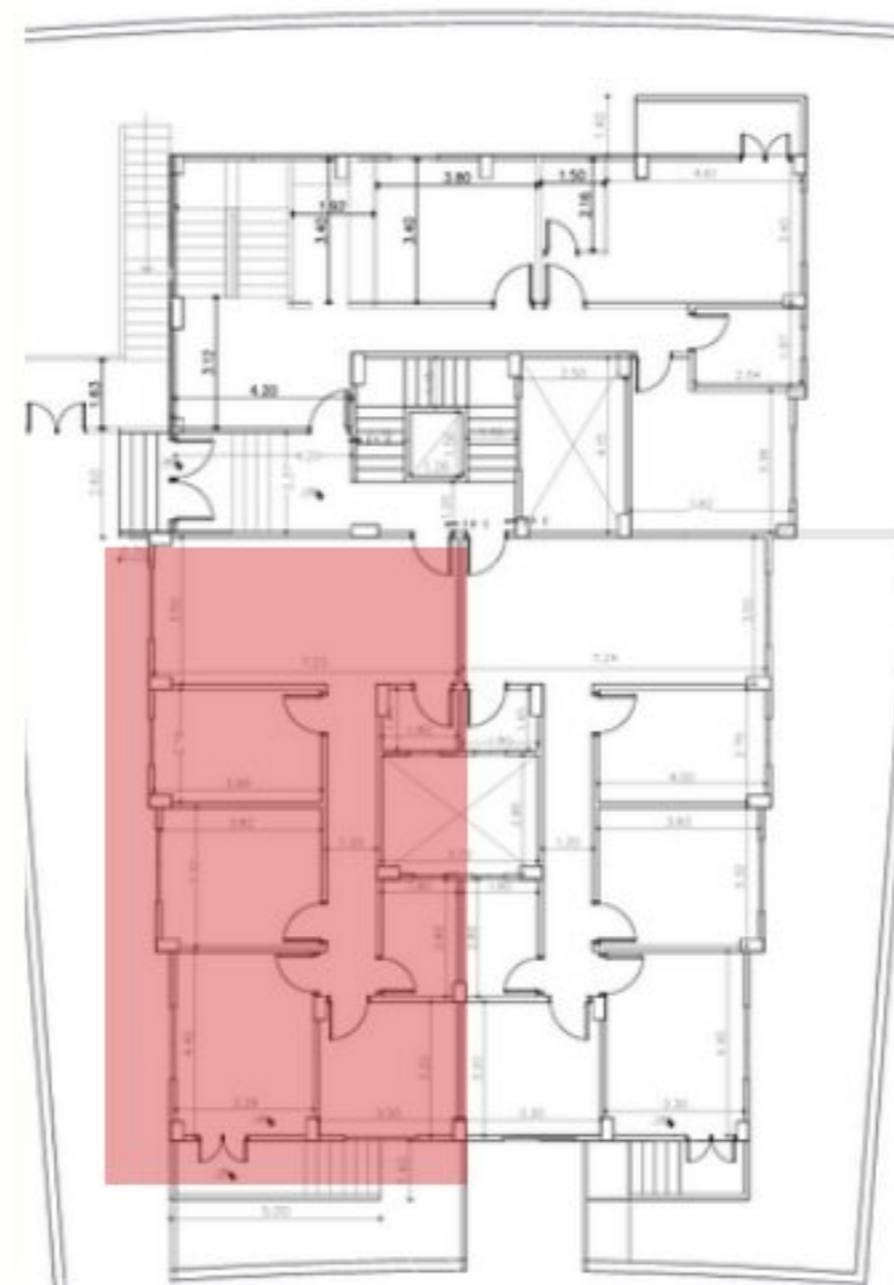

RESIDENTIAL APARTMENT

A R C A D

BLOCK 664
ZONE 21

GROUND FLOOR

APARTMENT 01

3 bedrooms

Reception

kitchen

2 bathrooms

terrace

Area 140 sqm

APARTMENT 02

- 3 bedrooms
 - Reception
 - kitchen
 - 2 bathrooms
 - terrace
- Area: 140 sqm

APARTMENT 03

253.56 sqm

3 bedrooms

Reception

2 kitchen

3 bathrooms

terrace

Area : 255 sqm

FIRST FLOOR

APARTMENT 01

3 bedrooms

- 3 bedrooms
- Reception
- kitchen
- 2 bathrooms
- terrace
- Area: 145 sqm

EXTERIOR SHOTS

THANK YOU